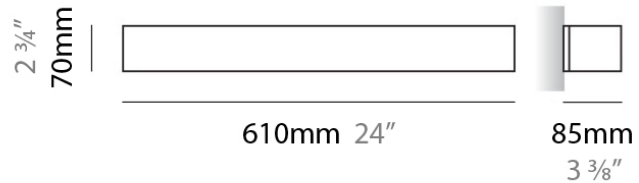

TOY SURFACE

D83140

PROJECT

TYPE

NOTES

QUANTITY

DATE

GENERAL

Series: Toy
Brand: Panzeri
Division: Design
Mounting Type: Surface
Mounting Location: Wall
Subcategory: Ambient

PHYSICAL

Shape: Rectangle
Length (mm): 610
Length (in): 24
Height (mm): 70
Height (in): 2 3/4
Extension (mm): 85
Extension (in): 3 3/8
Light Distribution: Direct / Indirect
Weight (kg): 2.7
Weight (lbs): 6
Diffuser: Frost White Glass
Fixture Finish: WHI
Fixture Material: Metal

ELECTRICAL

Number of Lamps: 1
Lamp Type: LED Retrofit / CFL
Bulb Included: Bulb Not Included
Total Output Wattage (W): 26 / 55
Max. Wattage Per Lamp (W): 26 / 55
Lamp Base: 2GX13
Dimming: Non-Dimmable
Driver Included: Yes
Driver Location: Integrated
Driver Type: Ballast - Universal - Non-dimming
Input Voltage (V): 120 - 277

LED

OPTICAL

RATINGS AND CERTIFICATIONS

Certified By: CSA Certified to UL and CSA Standards
IP rating: IP40