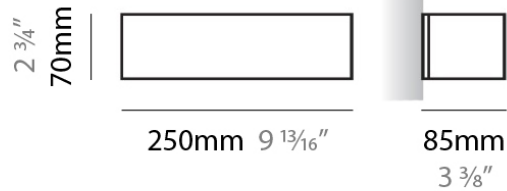

TOY SURFACE

D83137

GENERAL

Series: Toy

Brand: Panzeri

Division: Design

Mounting Type: Surface

Mounting Location: Wall

Subcategory: Ambient

PHYSICAL

Shape: Rectangle

Length (mm): 250

Length (in): 9 ⁷/₁₆

Height (mm): 70

Height (in): 2 ³/₄

Extension (mm): 85

Extension (in): 3 ¹/₄

Light Distribution: Direct / Indirect

Weight (kg): 0.9

Weight (lbs): 2

Diffuser: Frost White Glass

Fixture Finish: WHI

Fixture Material: Metal

ELECTRICAL

Number of Lamps: 1

Lamp Type: CFL

Bulb Included: Bulb Not Included

Total Output Wattage (W): 26

Max. Wattage Per Lamp (W): 26

Lamp Base: GX24-q3

Dimming: Non-Dimmable

Driver Included: Yes

Driver Type: Ballast - 120Vac - Non-dimming

Input Voltage (V): 120

LED

OPTICAL

RATINGS AND CERTIFICATIONS

Certified By: CSA Certified to UL and CSA Standards

IP rating: IP40