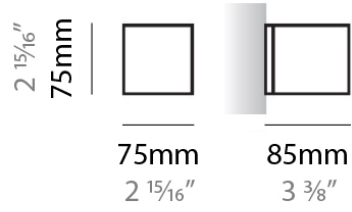

PROJECT	
TYPE	
NOTES	
QUANTITY	
DATE	

TOY SURFACE

D83147-MSS

GENERAL

Series: Toy
Brand: Panzeri
Division: Design
Mounting Type: Surface
Mounting Location: Wall

PHYSICAL

Shape: Square
Length (mm): 75
Length (in): 2 ¹⁵/₁₆
Height (mm): 75
Height (in): 2 ¹⁵/₁₆
Extension (mm): 85
Extension (in): 3 ³/₈
Light Distribution: Direct / Indirect
Weight (kg): 0.6
Weight (lbs): 1
Diffuser: Frost White Glass
Fixture Material: Metal

ELECTRICAL

Number of Lamps: 1
Lamp Type: LED Retrofit / Halogen
Bulb Included: Bulb Not Included
Total Output Wattage (W): 3 / 35
Max. Wattage Per Lamp (W): 3 / 35
Lamp Base: G9
Input Voltage (V): 120

LED

Nominal Lumen (lm): 650

OPTICAL

RATINGS AND CERTIFICATIONS

Certified By: CSA Certified to UL and CSA Standards
IP rating: IP20