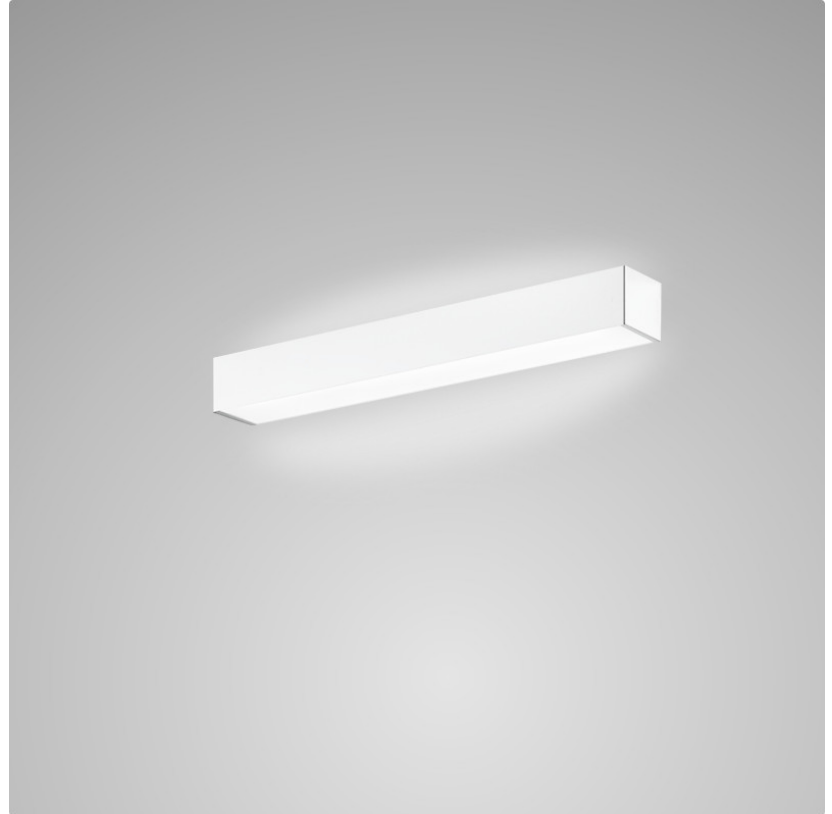

TOY SURFACE

D83140

PROJECT

TYPE

NOTES

QUANTITY

DATE

GENERAL

Series: Toy
Brand: Panzeri
Division: Design
Mounting Type: Surface
Mounting Location: Wall
Subcategory: Ambient

PHYSICAL

Shape: Rectangle
Length (mm): 610
Length (in): 24
Height (mm): 70
Height (in): 2 3/4
Extension (mm): 85
Extension (in): 3 3/8
Light Distribution: Direct / Indirect
Weight (kg): 2.7
Weight (lbs): 6
Diffuser: Frost White Glass
Fixture Finish: WHI
Fixture Material: Metal

ELECTRICAL

Number of Lamps: 1
Lamp Type: LED Retrofit / CFL
Bulb Included: Bulb Not Included
Total Output Wattage (W): 26 / 55
Max. Wattage Per Lamp (W): 26 / 55
Lamp Base: 2GX13
Dimming: Non-Dimmable
Driver Included: Yes
Driver Location: Integrated
Driver Type: Ballast - Universal - Non-dimming
Input Voltage (V): 120 - 277

LED

OPTICAL

RATINGS AND CERTIFICATIONS

Certified By: CSA Certified to UL and CSA Standards
IP rating: IP40