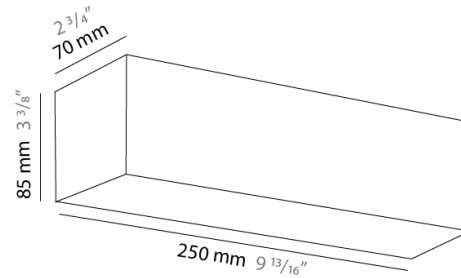

TOY SURFACE

D83281-WHI

GENERAL

Series: Toy
Brand: Panzeri
Division: Design
Mounting Type: Surface
Mounting Location: Wall

PHYSICAL

Shape: Rectangle
Length (mm): 250
Length (in): $9 \frac{13}{16}$
Height (mm): 70
Height (in): $2 \frac{3}{4}$
Extension (mm): 85
Extension (in): $3 \frac{3}{8}$
Light Distribution: Direct / Indirect
Weight (kg): 0.82
Weight (lbs): 1.8
Diffuser: Frost White Glass
Fixture Material: Metal

ELECTRICAL

Lamp Type: LED
Input Wattage (W): 13
Total Output Wattage (W): 12
Driver Included: Yes
Driver Type: Integral LED driver, 700mA (Dimming and 277V options available with remote driver sold separately)

LED

Color Temperature (°K): 3000
Max. Delivered Lumen (lm): 938
Nominal Lumen (lm): 2 x 730lm
CRI: >80 CRI

OPTICAL

RATINGS AND CERTIFICATIONS

Certified By: CSA Certified to UL and CSA Standards
IP rating: IP20