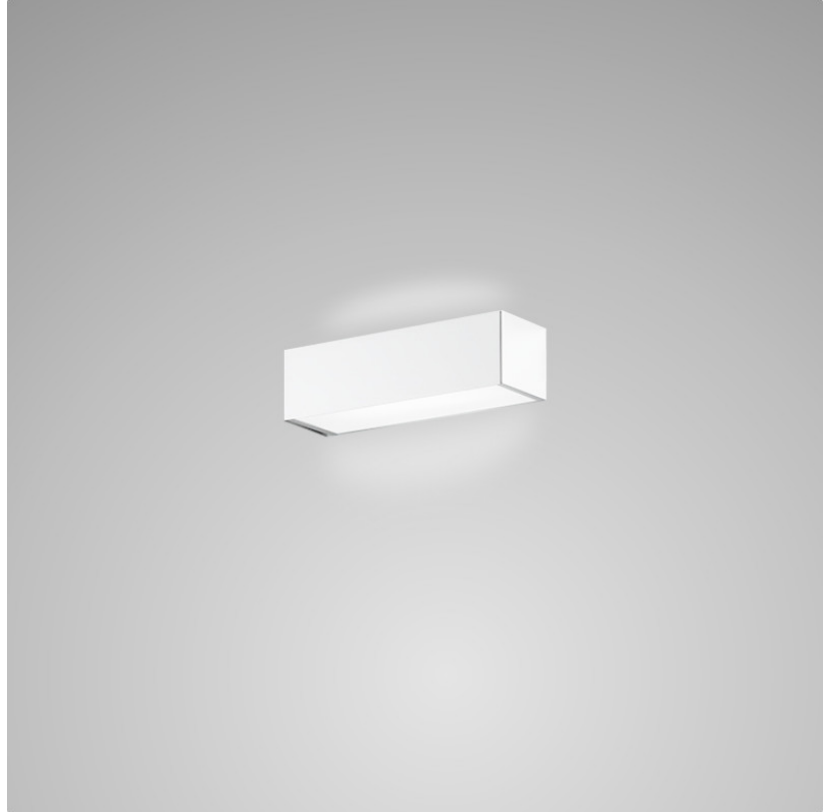

TOY SURFACE

D83281-WHI

GENERAL

Series: Toy
Brand: Panzeri
Division: Design
Mounting Type: Surface
Mounting Location: Wall

PHYSICAL

Shape: Rectangle
Length (mm): 250
Length (in): $9 \frac{13}{16}$
Height (mm): 70
Height (in): $2 \frac{3}{4}$
Extension (mm): 85
Extension (in): $3 \frac{3}{8}$
Light Distribution: Direct / Indirect
Weight (kg): 0.82
Weight (lbs): 1.8
Diffuser: Frost White Glass
Fixture Material: Metal

ELECTRICAL

Lamp Type: LED
Input Wattage (W): 13
Total Output Wattage (W): 12
Driver Included: Yes
Driver Type: Integral LED driver, 700mA (Dimming and 277V options available with remote driver sold separately)

LED

Color Temperature (°K): 3000
Max. Delivered Lumen (lm): 938
Nominal Lumen (lm): 2 x 730lm
CRI: >80 CRI

OPTICAL

RATINGS AND CERTIFICATIONS

Certified By: CSA Certified to UL and CSA Standards
IP rating: IP20